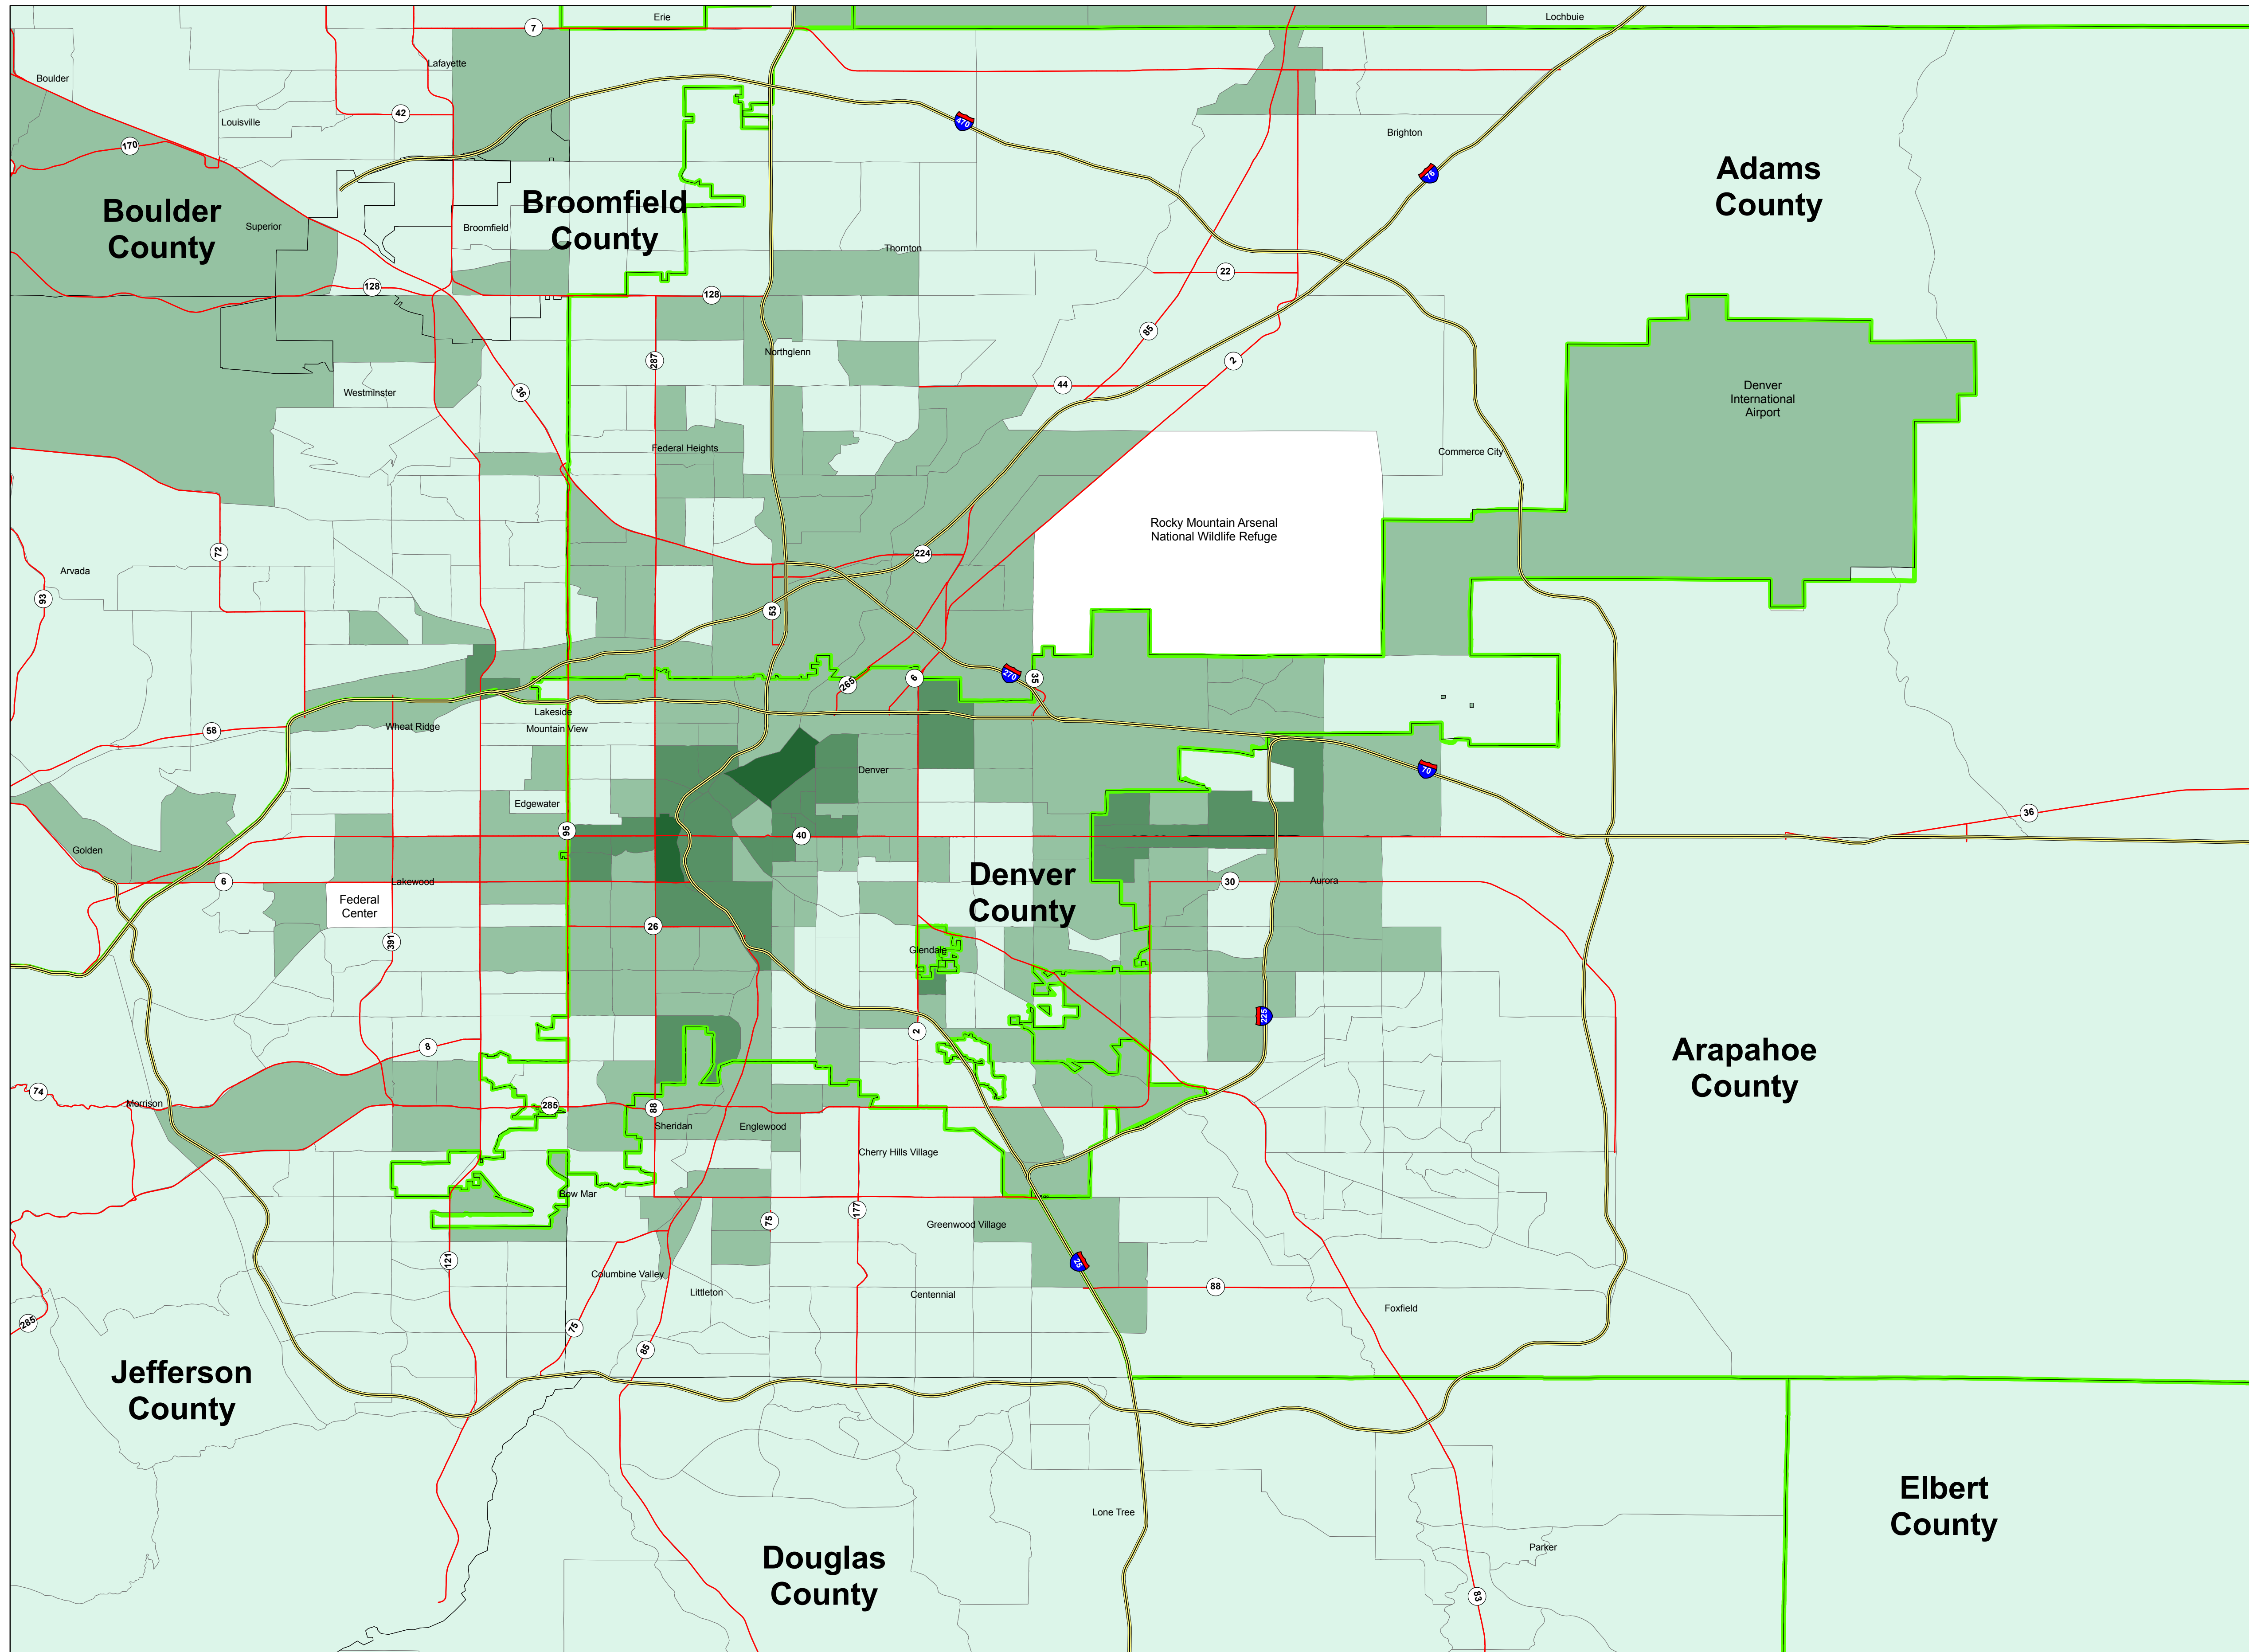

Partial Metro Denver Area Hard To Count Tracts

Legend

- Interstates
- Highways
- Counties
- LCO

HTC Tracts

- 0.0 - 29.9
- 30.0 - 69.9
- 70.0 - 99.9
- 100.0 - 125.0

United States[®]
Census
2010