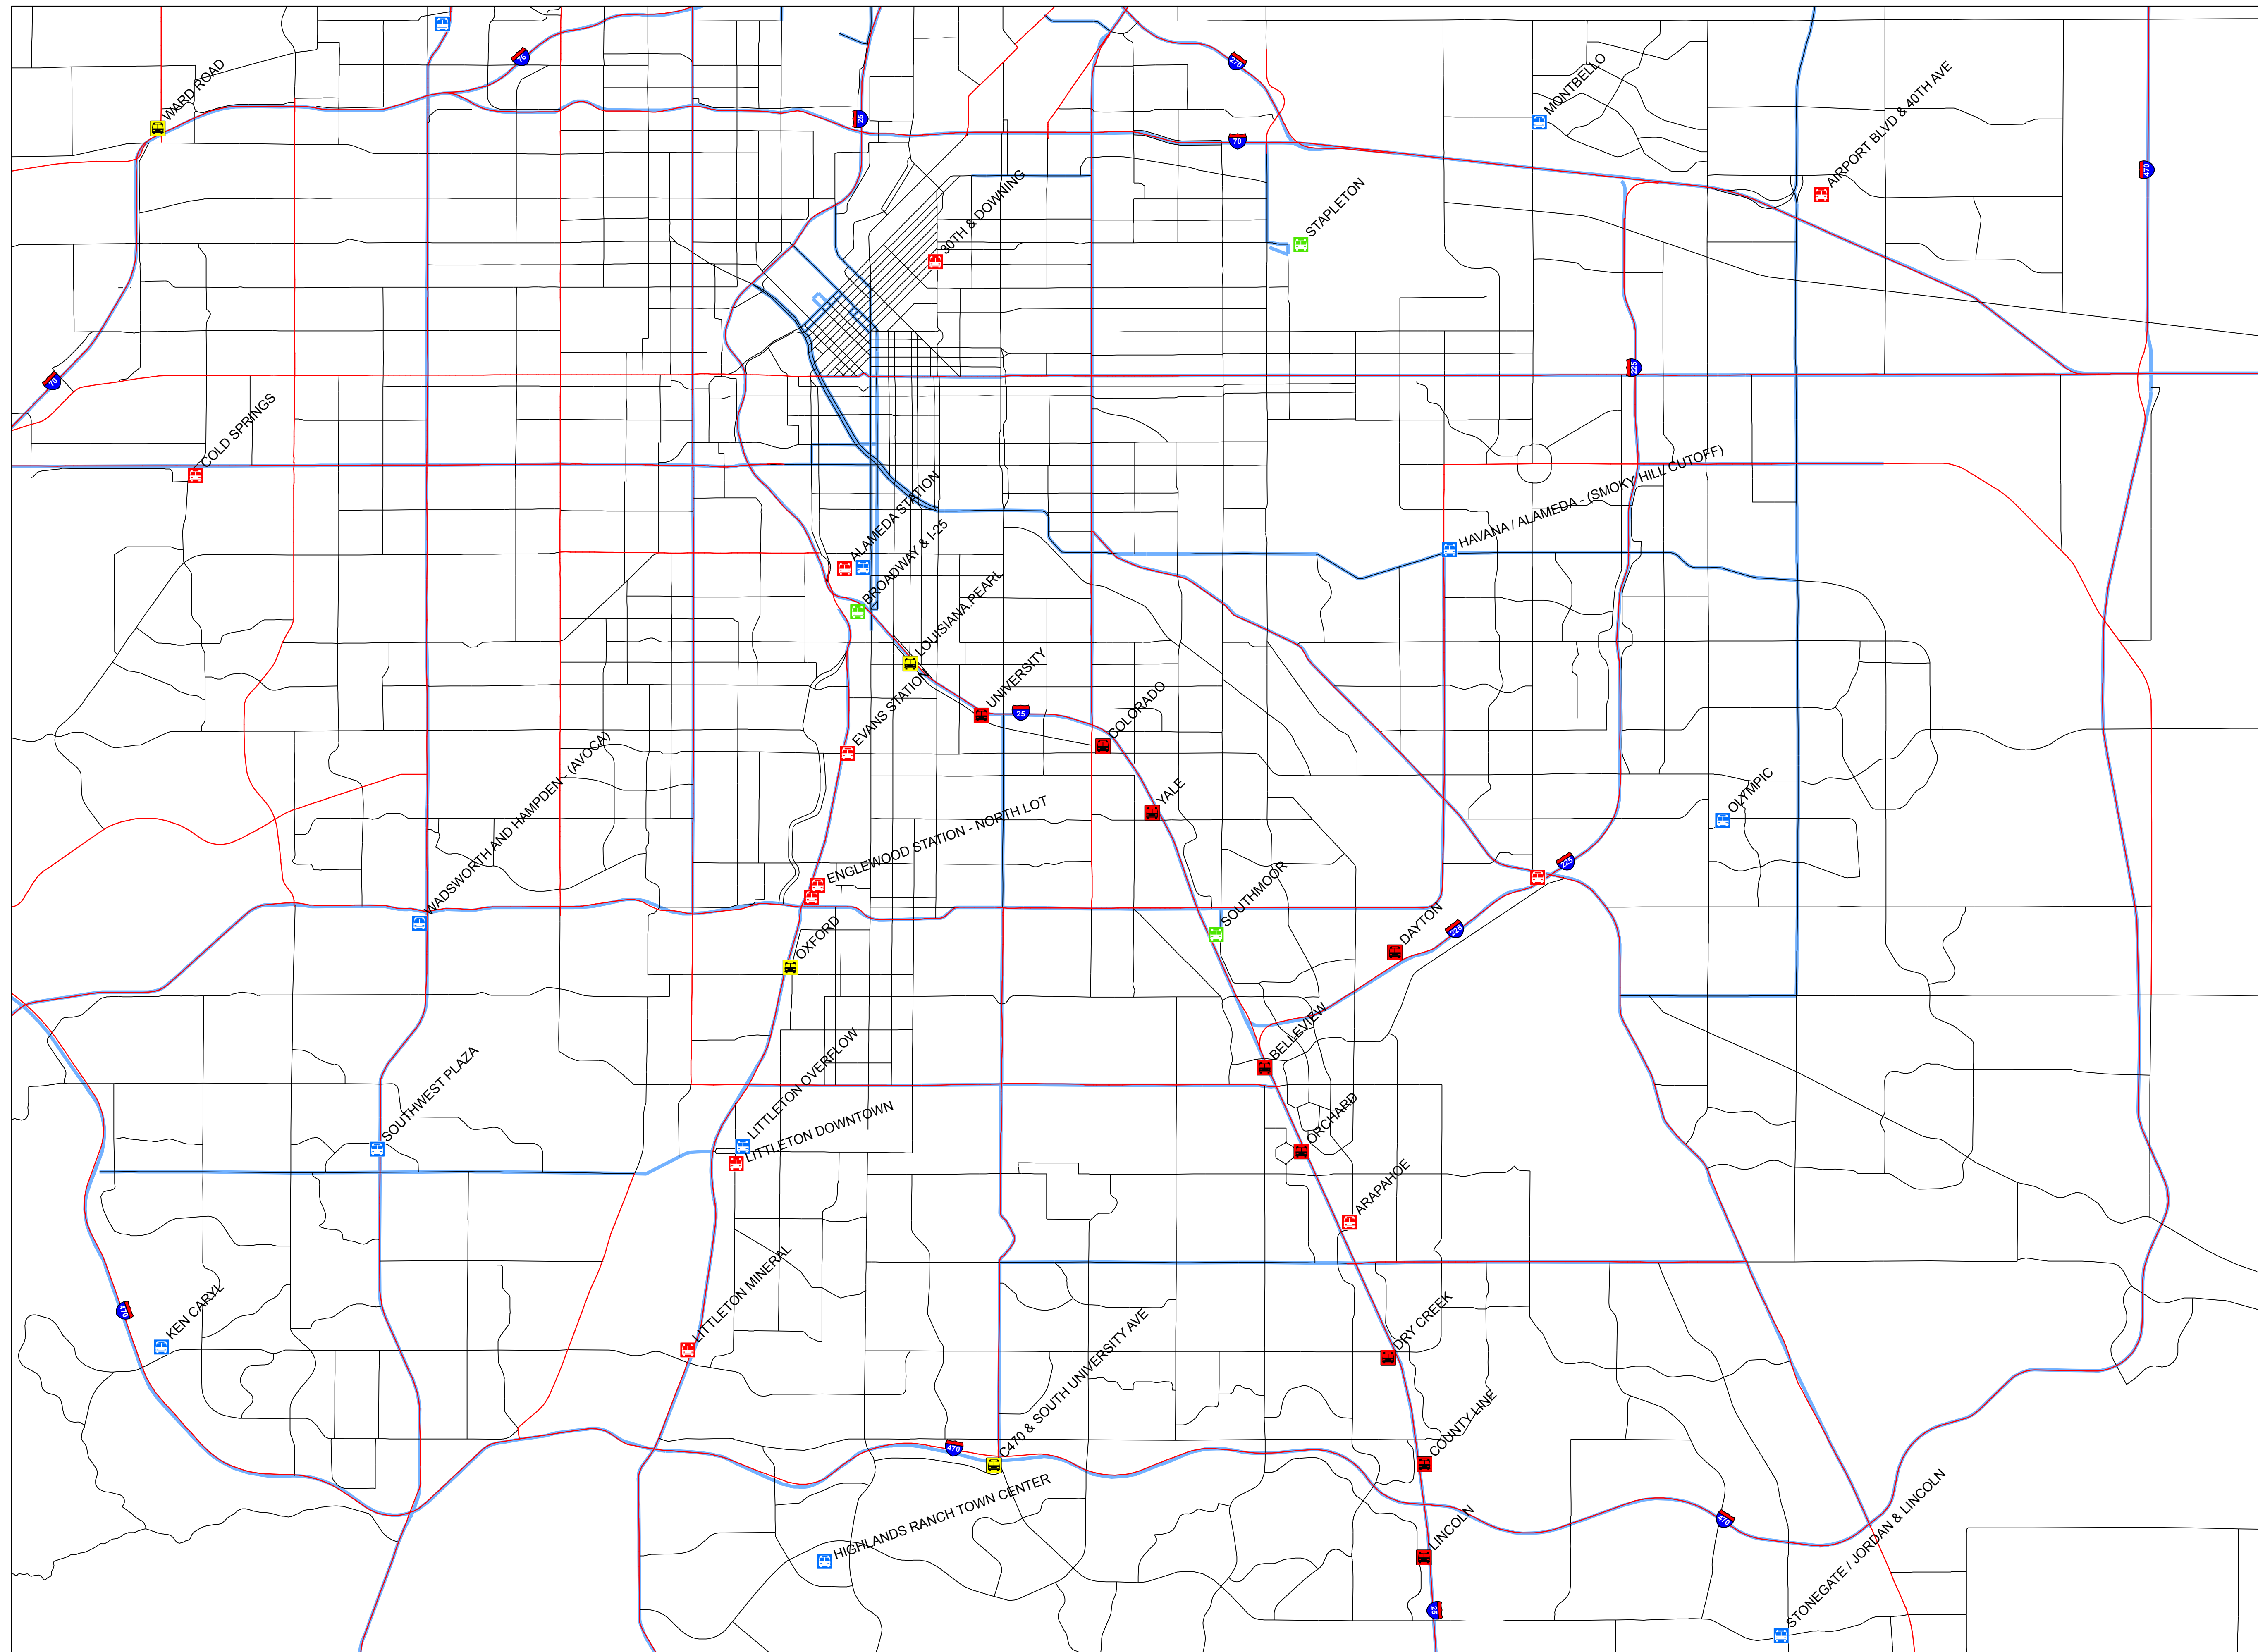

PROPOSED Park-n-Rides for NHS

Legend

Propose for NHS

- EXISTS ON NHS
- YES
- YES (Under construction)
- MAYBE
- No - Other P-N-R
- HIGHWAYS
- FC Roads
- NHS